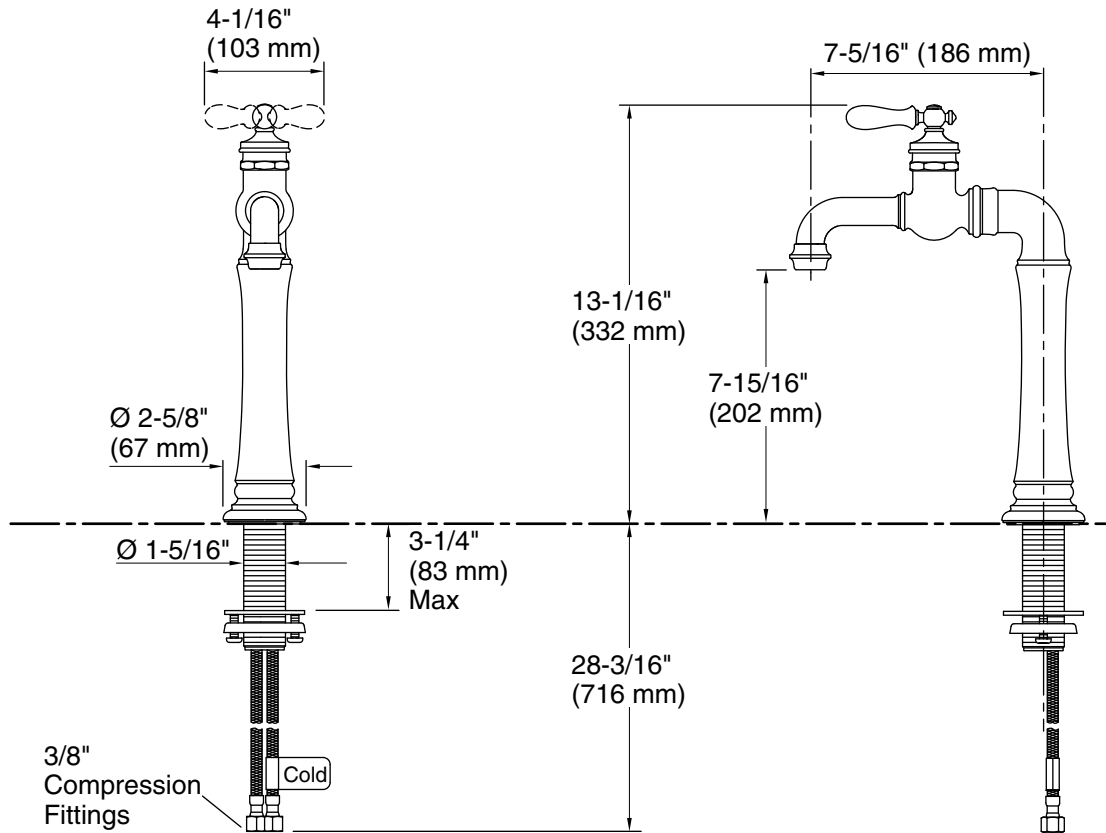

Technical Information

All product dimensions are nominal.

Faucet:

Flow rate: 1.2 gal/min (4.5 l/min)

Pressure: 60 psi (4.1 bar)

Valve body: Machined-brass

Drain with overflow: Yes

Drain tailpiece included: Yes

Spout:

Spout reach: 7-5/16" (186 mm)

Notes

Install this product according to the installation instructions.

For new installations, assemble the faucet to the sink before installing the sink.